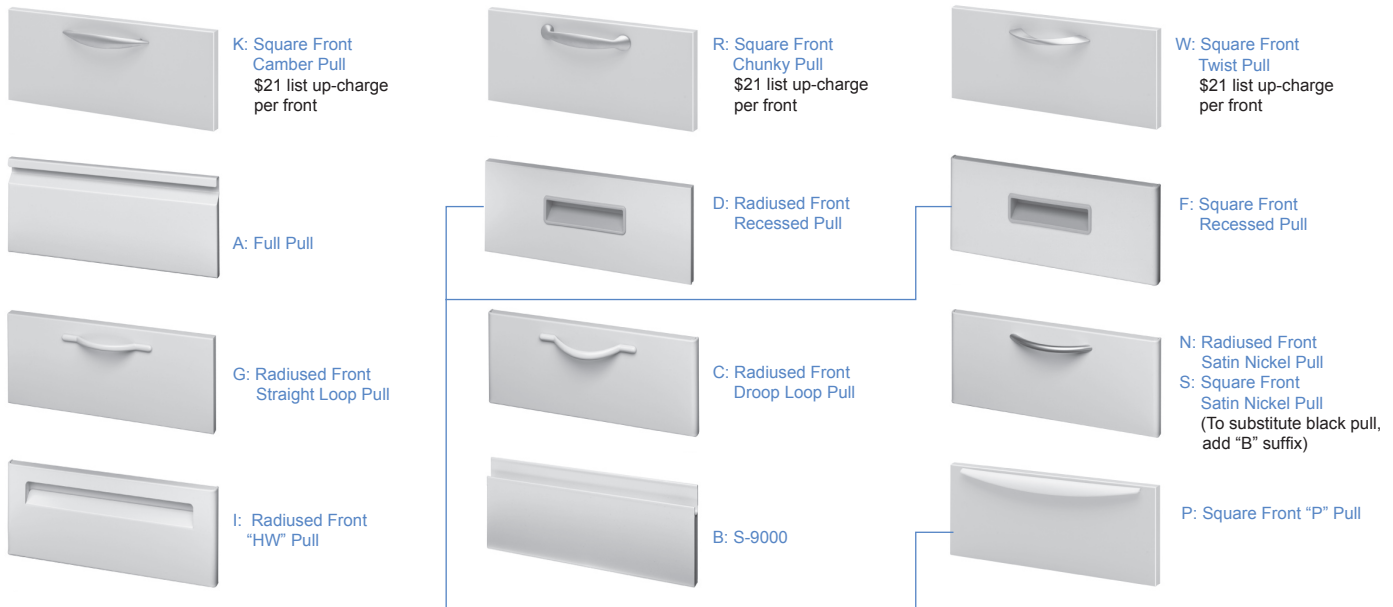

# QUICK REFERENCE FOR ORDERING

SEE PAGE 2 FOR COLORS, FABRICS, LAMINATES

All drawer fronts are not available on all products. For restrictions see the individual product pages.

**Laminate Front Option:**  
Our pedestals, lateral files, desk hutch- es, and cupboard wardrobe towers may be ordered with laminate fronts factory- installed. See page 3 for details.