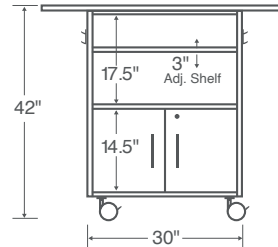

Helpmate Table

FEATURES

- Square and Amoeba laminate tops available in 16 laminates (HPL) with matching 3mm edge bands
- Metal cabinet construction available in 72 standard paint colors
- 4" locking casters
- Double sided storage with UM black lock
- Satin nickel loop pull "S"
- Side hook storage – 4 total

ORDERING GUIDE

H	D	W	Description	Part #	Part # Metal Color	Part # Lam Finish	List Price	48" Square	48" Amoeba	54" Square	54" Amoeba
29	30	30	Base open cabinet, open storage with 1 adjustable shelf, NO doors	BOSBK29	?	?	$1,545	$2,201	$2,452	$2,445	$2,592
36	30	30	Base open cabinet, 2 doors per side, 1 adjustable shelf, open storage above doors	BGSBC36	?	?	$2,775	$3,431	$3,683	$3,675	$3,822
42	30	30	Base open cabinet, 2 doors per side, 1 adjustable shelf, open storage above doors	BGSBC42	?	?	$2,986	$3,642	$3,894	$3,886	$4,033