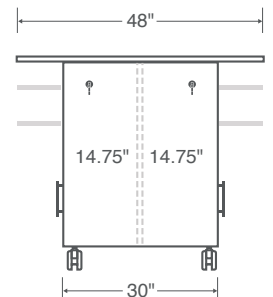

## FEATURES

- Square and Amoeba laminate tops available in 16 laminates (HPL) with matching 3mm edge bands
- Metal cabinet construction available in 72 standard paint colors
- 4" locking casters
- Double sided storage with UM black lock
- Satin nickel loop pull "S"
- Side hook storage – 4 total

## ORDERING GUIDE

H	D	W	Description	Part #	Part # Metal Color	Part # Lam Finish	List Price	48" Square	48" Amoeba	54" Square	54" Amoeba
29	30	30	Base open cabinet, open storage with 1 adjustable shelf, NO doors	BOSBK29	?	?	\$1,545	\$2,201	\$2,452	\$2,445	\$2,592
36	30	30	Base open cabinet, 2 doors per side, 1 adjustable shelf, open storage above doors	BGSBC36	?	?	\$2,775	\$3,431	\$3,683	\$3,675	\$3,822
42	30	30	Base open cabinet, 2 doors per side, 1 adjustable shelf, open storage above doors	BGSBC42	?	?	\$2,986	\$3,642	\$3,894	\$3,886	\$4,033