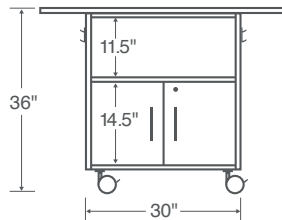

Helpmate Table

FEATURES

- Square and Amoeba laminate tops available in 16 laminates (HPL) with matching 3mm edge bands
- Metal cabinet construction available in 72 standard paint colors
- 4" locking casters
- Double sided storage with UM black lock
- Satin nickel loop pull "S"
- Side hook storage – 4 total

ORDERING GUIDE

H	D	W	Description	Part #	Part # Metal Color	Part # Lam Finish	List Price	48" Square	48" Amoeba	54" Square	54" Amoeba
29	30	30	Base open cabinet, open storage with 1 adjustable shelf, NO doors	BOSBK29	?	?	$1,545	$2,201	$2,452	$2,445	$2,592
36	30	30	Base open cabinet, 2 doors per side, 1 adjustable shelf, open storage above doors	BGSBC36	?	?	$2,775	$3,431	$3,683	$3,675	$3,822
42	30	30	Base open cabinet, 2 doors per side, 1 adjustable shelf, open storage above doors	BGSBC42	?	?	$2,986	$3,642	$3,894	$3,886	$4,033