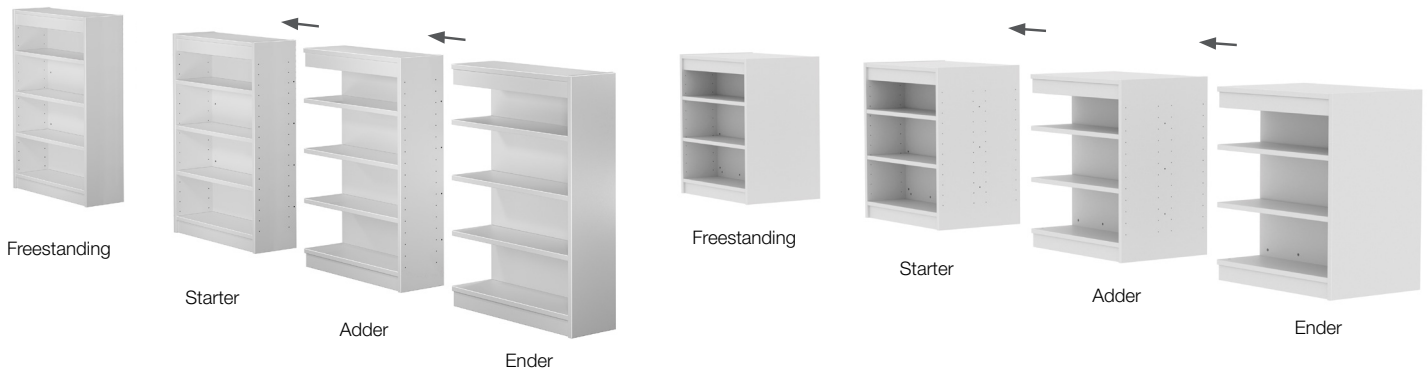

Laminate Stack Shelving

- Available in 16 laminates (HPL) with matching 3mm edge bands
- Combinations begin with a starter, and continue using adders and finishes with an ender
- Adjustable shelves

H	D	W	Description	Part #	Lam/Edge #	List Price
29	12	36	Single sided HPL freestanding shelving, 1 adjustable lam shelf	EFSS-291236	?	$1,533
40	12	36	Single sided HPL freestanding shelving, with 2 adjustable lam shelves	EFSS-401236	?	$2,062
51	12	36	Single sided HPL freestanding shelving, with 3 adjustable lam shelves	EFSS-511236	?	$2,585
66	12	36	Single sided HPL freestanding shelving, with 4 shelves	EFSS-661236	?	$3,049
77	12	36	Single sided HPL freestanding shelving, with 5 shelves	EFSS-771236	?	$3,392
29	24	36	Double sided HPL freestanding shelving, 1 adjustable lam shelf per face	EFSD-292436	?	$2,525
40	24	36	Double sided HPL freestanding shelving, with 2 adjustable lam shelves per face	EFSD-402436	?	$3,234
51	24	36	Double sided HPL freestanding shelving, with 3 adjustable lam shelves per face	EFSD-512436	?	$4,260
66	24	36	Double sided HPL freestanding shelving, with 4 shelves per face	EFSD-662436	?	$4,581
77	24	36	Double sided HPL freestanding shelving, with 5 shelves per face	EFSD-772436	?	$4,658
29	12	36	Single sided HPL starter shelving, 1 adjustable lam shelf	ESSS-291236	?	$1,544
40	12	36	Single sided HPL starter shelving, with 2 adjustable lam shelves	ESSS-401236	?	$2,073
51	12	36	Single sided HPL starter shelving, with 3 adjustable lam shelves	ESSS-511236	?	$2,596
66	12	36	Single sided HPL starter shelving, with 4 shelves	ESSS-661236	?	$3,060
77	12	36	Single sided HPL starter shelving, with 5 shelves	ESSS-771236	?	$3,403
29	24	36	Double sided HPL starter shelving, 1 adjustable lam shelf per face	ESSD-292436	?	$2,536
40	24	36	Double sided HPL starter shelving, with 2 adjustable lam shelves per face	ESSD-402436	?	$3,245
51	24	36	Double sided HPL starter shelving, with 3 adjustable lam shelves per face	ESSD-512436	?	$4,271
66	24	36	Double sided HPL starter shelving, with 4 shelves per face	ESSD-662436	?	$4,592
77	24	36	Double sided HPL starter shelving, with 5 shelves per face	ESSD-772436	?	$4,669
29	12	36	Single sided HPL Adder shelving, 1 adjustable lam shelf	EASS-291236	?	$1,511
40	12	36	Single sided HPL Adder shelving, with 2 adjustable lam shelves	EASS-401236	?	$1,833
51	12	36	Single sided HPL Adder shelving, with 3 adjustable lam shelves	EASS-511236	?	$2,056
66	12	36	Single sided HPL Adder shelving, with 4 shelves	EASS-661236	?	$2,716
77	12	36	Single sided HPL Adder shelving, with 5 shelves	EASS-771236	?	$3,152
29	24	36	Double sided HPL Adder shelving, 1 adjustable lam shelf per face	EASD-292436	?	$2,198
40	24	36	Double sided HPL Adder shelving, with 2 adjustable lam shelves per face	EASD-402436	?	$2,803
51	24	36	Double sided HPL Adder shelving, with 3 adjustable lam shelves per face	EASD-512436	?	$3,229
66	24	36	Double sided HPL Adder shelving, with 4 shelves per face	EASD-662436	?	$4,112
77	24	36	Double sided HPL Adder shelving, with 5 shelves per face	EASD-772436	?	$4,189
29	12	36	Single sided HPL Ender shelving, 1 adjustable lam shelf	EESS-291236	?	$1,494
40	12	36	Single sided HPL Ender shelving, with 2 adjustable lam shelves	EESS-401236	?	$1,869
51	12	36	Single sided HPL Ender shelving, with 3 adjustable lam shelves	EESS-511236	?	$2,099
66	12	36	Single sided HPL Ender shelving, with 4 shelves	EESS-661236	?	$2,779
77	12	36	Single sided HPL Ender shelving, with 5 shelves	EESS-771236	?	$3,222
29	24	36	Double sided HPL Ender shelving, 1 adjustable lam shelf per face	EESD-292436	?	$2,240
40	24	36	Double sided HPL Ender shelving, with 2 adjustable lam shelves per face	EESD-402436	?	$3,048
51	24	36	Double sided HPL Ender shelving, with 3 adjustable lam shelves per face	EESD-512436	?	$3,301
66	24	36	Double sided HPL Ender shelving, with 4 shelves per face	EESD-662436	?	$4,199
77	24	36	Double sided HPL Ender shelving, with 5 shelves per face	EESD-772436	?	$4,277