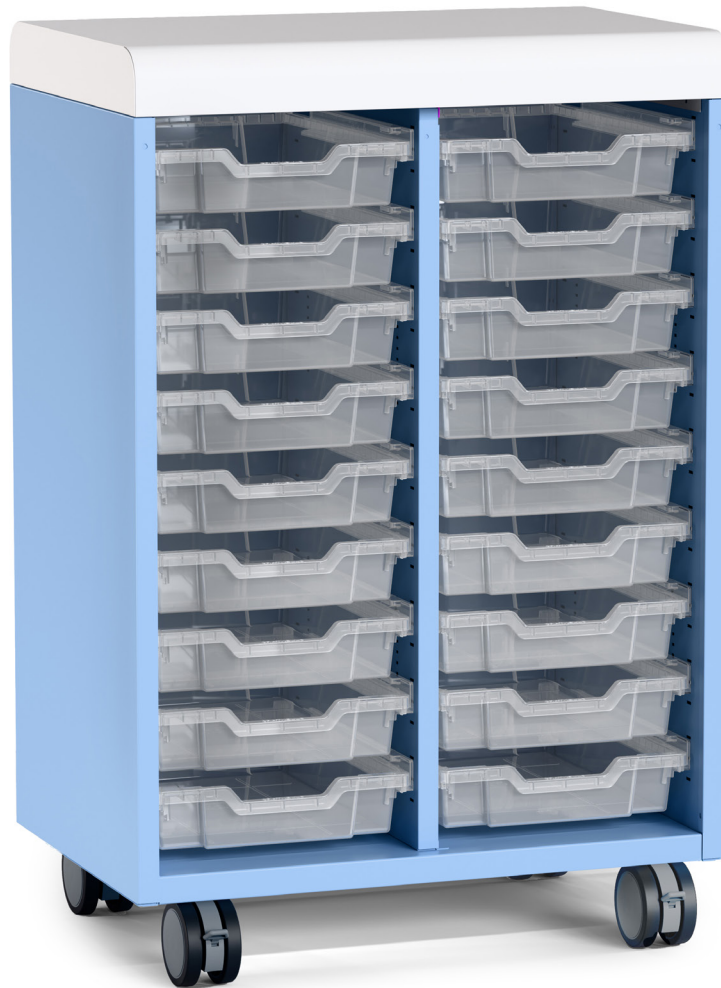

## Helpmate Mobile Storage Cart

Great Openings mobile storage carts bring order to any classroom! Featuring clear totes that can be full extended with stops to prevent spills, and easily removed to place near activities.

# Helpmate Storage Cart

- Metal case available in 72 standard colors
- 4" locking casters
- Removable polycarbonate clear tote with drawer stops

3 column available in 3 heights

H	D	W	Description	Part #	Metal Color	List Price
32	19.1	28.3	2 columns, 12 Polycarbonate Clear Totes	RMC9KL2	?	\$2,369
42.9	19.1	28.3	2 columns, 18 Polycarbonate Clear Totes	RMC1LL2	?	\$3,201
53.5	19.1	28.3	2 columns, 24 Polycarbonate Clear Totes	RMC2LL2	?	\$3,636
32	19.1	42.1	3 columns, 18 Polycarbonate Clear Totes	RMC9KL3	?	\$3,295
42.9	19.1	42.1	3 columns, 27 Polycarbonate Clear Totes	RMC1LL3	?	\$3,865
53.5	19.1	42.1	3 columns, 36 Polycarbonate Clear Totes	RMC2LL3	?	\$4,503
3.3	16.6	12.3	Polycarbonate Clear Tote	FS0120		\$41