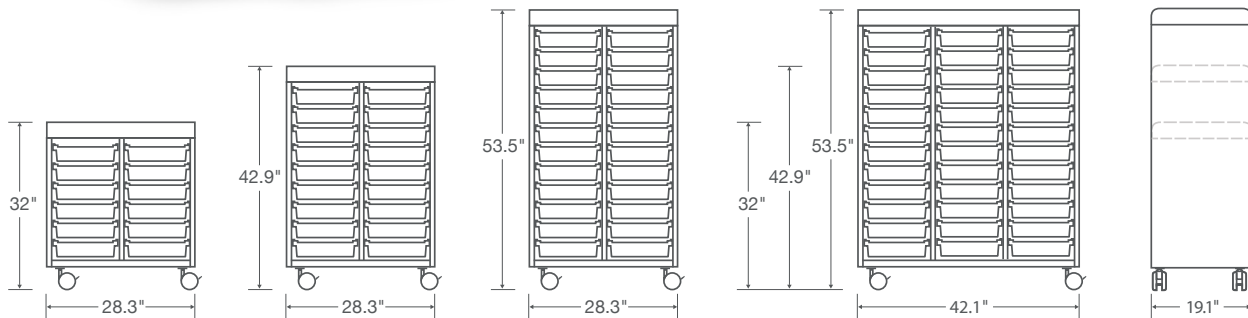

## Helpmate Mobile Storage Cart

Great Openings mobile storage carts bring order to any classroom! Featuring clear totes that can be full extended with stops to prevent spills, and easily removed to place near activities.

# Helpmate Storage Cart

- Metal case available in 72 standard colors
- 4" locking casters
- Removable polycarbonate clear tote with drawer stops

3 column available in 3 heights

H	D	W	Description	Part #	Metal Color	List Price
32	19.1	28.3	2 columns, 12 Polycarbonate Clear Totes	RMC9KL2	?	\$2,369
42.9	19.1	28.3	2 columns, 18 Polycarbonate Clear Totes	RMC1LL2	?	\$3,201
53.5	19.1	28.3	2 columns, 24 Polycarbonate Clear Totes	RMC2LL2	?	\$3,636
32	19.1	42.1	3 columns, 18 Polycarbonate Clear Totes	RMC9KL3	?	\$3,295
42.9	19.1	42.1	3 columns, 27 Polycarbonate Clear Totes	RMC1LL3	?	\$3,865
53.5	19.1	42.1	3 columns, 36 Polycarbonate Clear Totes	RMC2LL3	?	\$4,503
3.3	16.6	12.3	Polycarbonate Clear Tote	FS0120		\$41